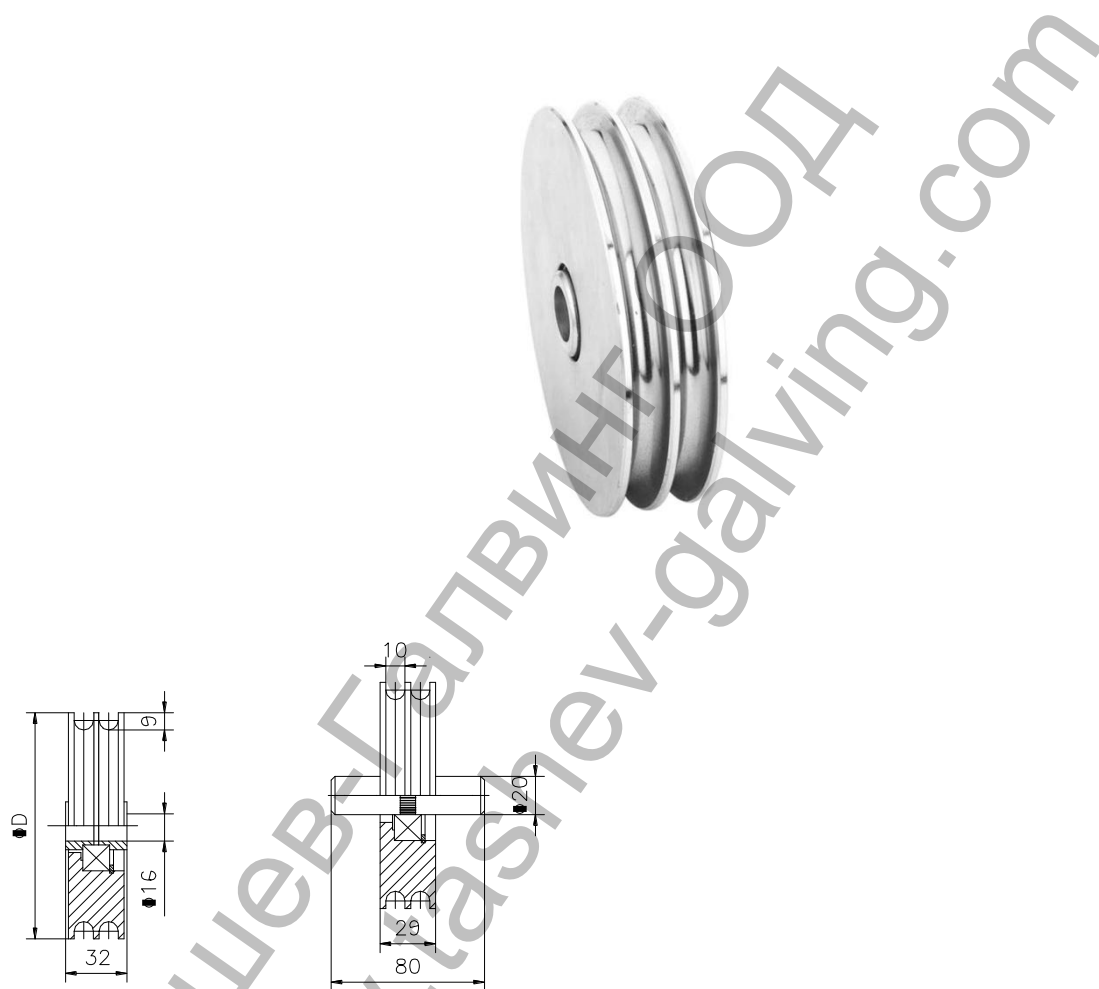

Ролка Estebro® за плъзгачи се врати с втулка ф 150x29 мм,
СТОМАНЕНА

Cod	Dimens.	ØD			Peso Max. Kg
142	100x29	98	8	9,50	655
113	120x29	118	4	7,60	655
114	150x29	147	4	12,50	655
118	180x29	177	4	19,05	655
115	200x29	197	4	24,10	655

Family: Wheels

Material: 11SMn30 steel

Finish: Zinc-plated

Maximum weight supported by the bearing*: See table

Description: Wheel with a 6204 2RS bearing which is installed on overhead doors to allow their opening and closing. It allows the connection of the two cables which support the counterweights placed in both sides of the door, generating a simultaneous elevation movement that avoids possible imbalances or blockages. It can be supplied with reducing sleeves to 16 mm, or with an axle of Ø 20 mm and 80 mm long.
***In perfect conditions of installation, usage and maintenance.**

Продукт: [Ролка Estebro® за плъзгаци се врати с втулка ф 150x29 мм, стоманена](#)

Категория: [Плъзгаци се врати](#)

Бранд: [Estebro®](#)

Категория бранд: [Ролка Estebro®](#)

Ташев-Галвинг ООД
www.tashev-galving.com